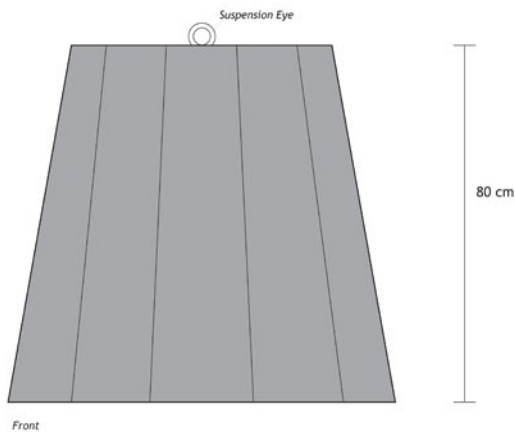

# Concrete Light

The unique combination of concrete and light inspired me to design this lampshade. This design is made of partially transparent concrete. By turning on the light, little spots of light appear in the concrete. The shape of the lampshade descends from traditional lampshades, but the interesting combination material and size, give you a complete innovative design. *Diameter 90 cm, high 80 cm, Weight 35/40 kilo*

Concrete - *Light*

Concrete - *Transparency*

Concrete - *Mould*

Concrete - *Subtle*

Concrete Light  
Measure unit: cm  
Material: Concrete & RVS  
Weight: +- 35/40 kg