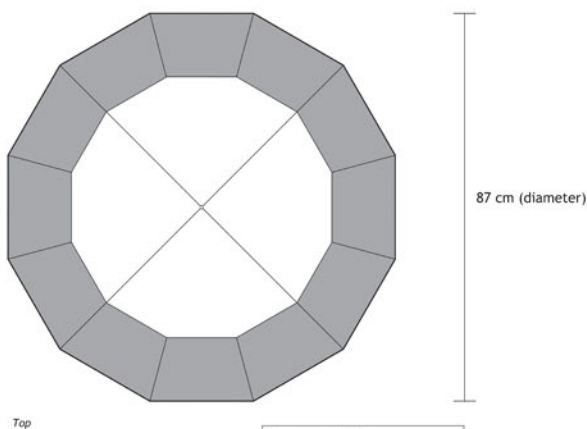

# Concrete Light

The unique combination of concrete and light inspired me to design this lampshade. This design is made of partially transparent concrete. By turning on the light, little spots of light appear in the concrete. The shape of the lampshade descends from traditional lampshades, but the interesting combination material and size, give you a complete innovative design. *Diameter 90 cm, high 80 cm, Weight 35/40 kilo*

Concrete - *Light*

Concrete - *Transparency*

Concrete - *Mould*

Concrete - *Subtle*

Concrete Light  
Measure unit: cm  
Material: Concrete & RVS  
Weight: +- 35/40 kg