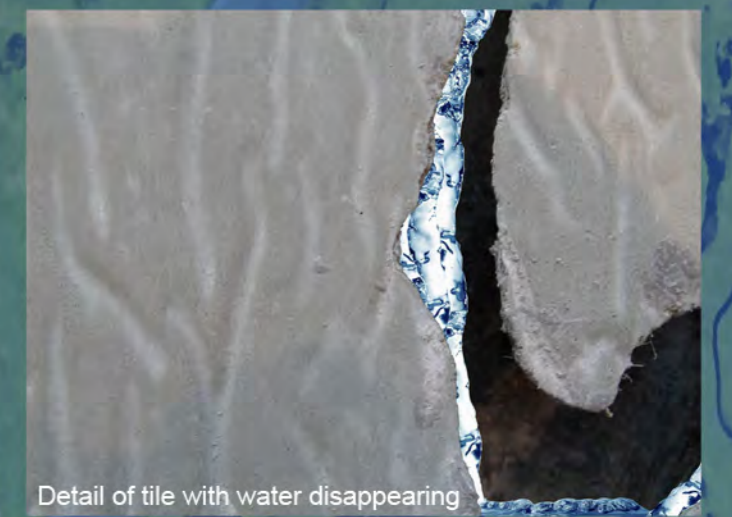

MD325-1

MD325

Meander Drain

These tiles replace your drainpipe by meandering down the rain water.

At some places you can see the water flow, at other places the flow disappears into the wall.

Detail of tile with water disappearing

The surface of the tile has its remarkable texture due to the use of paper inside the mold that left its traces by wrinkling though the wet concrete.

Detail of tile with wrinkle-effect